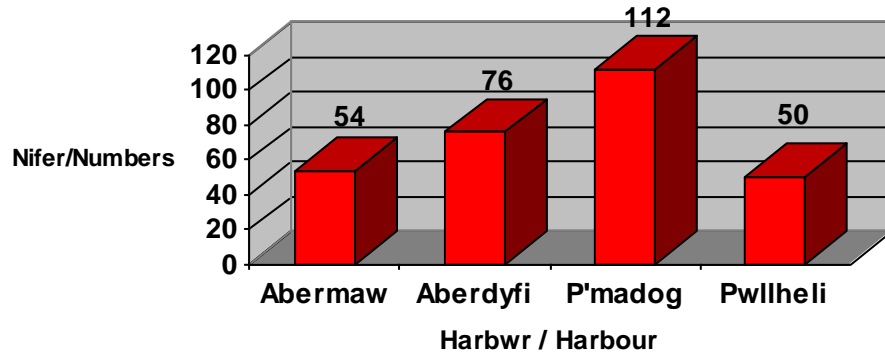

Darlun o ystadegau cychod ym mhob harbwr.

Analysis of boat statistics at each harbour.

Nifer o Gychod / Number of Boats